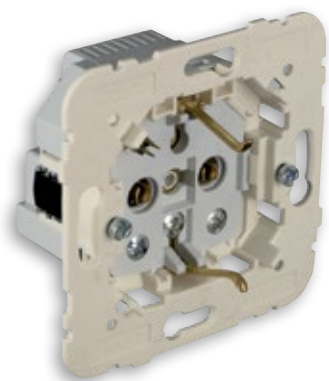

EFAPEL[®]

NEW

TRIPLE POWER

Schuko Earth Socket with USB A+C
for LOGUS90 Series

Schuko Earth Socket with USB A+C
for APOLO 5000 Series

The USB sockets, flexibly charge mobile devices without having to occupy the socket. Have two USB connections (type A and type C) and are the solution to **triple the power**.

THE IDEAL UPDATE

Schuko Earth Socket with USB
Ref. 21137

Socket with **Claws**

34,2 mm

Easy to renew, simple to replace, whether renovating a space or replacing a socket.

LOGUS⁹⁰

Ref. **90630 T**

FINISHINGS
LOGUS90

COLOR

BR	●	White
MF	●	Ivory
GE	●	Ice
PE	●	Pearl
AL	●	Aluminium
IS	●	Grey
PM	●	Matte Black
DU	●	Golden

APOLO 5000

Ref. **50630 T**

FINISHINGS
APOLO5000

COLOR

BR	●	White
MF	●	Ivory
PT	●	Black
BM	●	Matte White
PM	●	Matte Black
PR	●	Silver
GR	●	Graphite
CH	●	Champagne
PL	●	Platinum