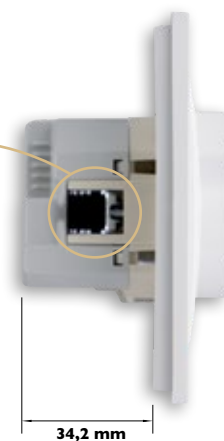

EFAPEL[®]

NEW

TRIPLE POWER

Schuko Earth Socket with USB A+C
for LOGUS90 Series

Schuko Earth Socket with USB A+C
for APOLO 5000 Series

The USB sockets, flexibly charge mobile devices without having to occupy the socket. Have two USB connections (type A and type C) and are the solution to **triple the power**.

THE IDEAL UPDATE

Schuko Earth Socket with USB
Ref. 21137

Socket with **Claws**

34,2 mm

Easy to renew, simple to replace, whether renovating a space or replacing a socket.

LOGUS⁹⁰

Ref. **90630 T**

FINISHINGS
LOGUS90