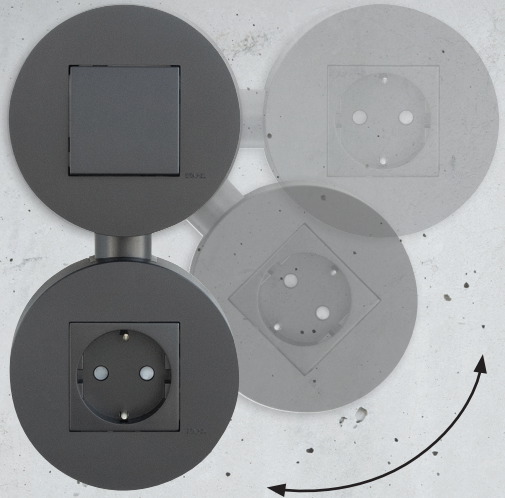

# EFAPEL<sup>®</sup>

NEW

SURFACE BOX

*Siza*

---

# SURFACE BOX

MEC Q45

INDIVIDUAL

DOUBLE VERTICAL OR HORIZONTAL

+

+

FINISHINGS

**BR**  
White

**BM**  
Matte White

**PM**  
Matte Black

**AL**  
Aluminium

MEC Q45

NEW PRODUCTS —

**Surface Mounting Box** for Siza Series  
Ref. 43996 ABR, ABM, APM, AAL

**Connect Gland** Surface Box Siza Series  
Ref. 43999 ABR, ABM, APM, AAL