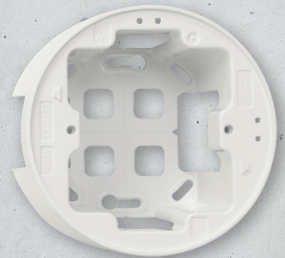

# SURFACE BOX

MEC Q45

INDIVIDUAL

DOUBLE VERTICAL OR HORIZONTAL

+

+

FINISHINGS

**BR**  
White

**BM**  
Matte White

**PM**  
Matte Black

**AL**  
Aluminium

MEC Q45

NEW PRODUCTS —

**Surface Mounting Box** for Siza Series  
Ref. 43996 ABR, ABM, APM, AAL

**Connect Gland** Surface Box Siza Series  
Ref. 43999 ABR, ABM, APM, AAL