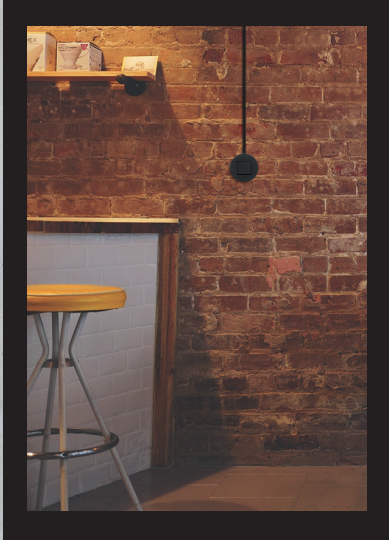

MEC Q45

NEW PRODUCTS —

Surface Mounting Box for Siza Series
Ref. 43996 ABR, ABM, APM, AAL

Connect Gland Surface Box Siza Series
Ref. 43999 ABR, ABM, APM, AAL